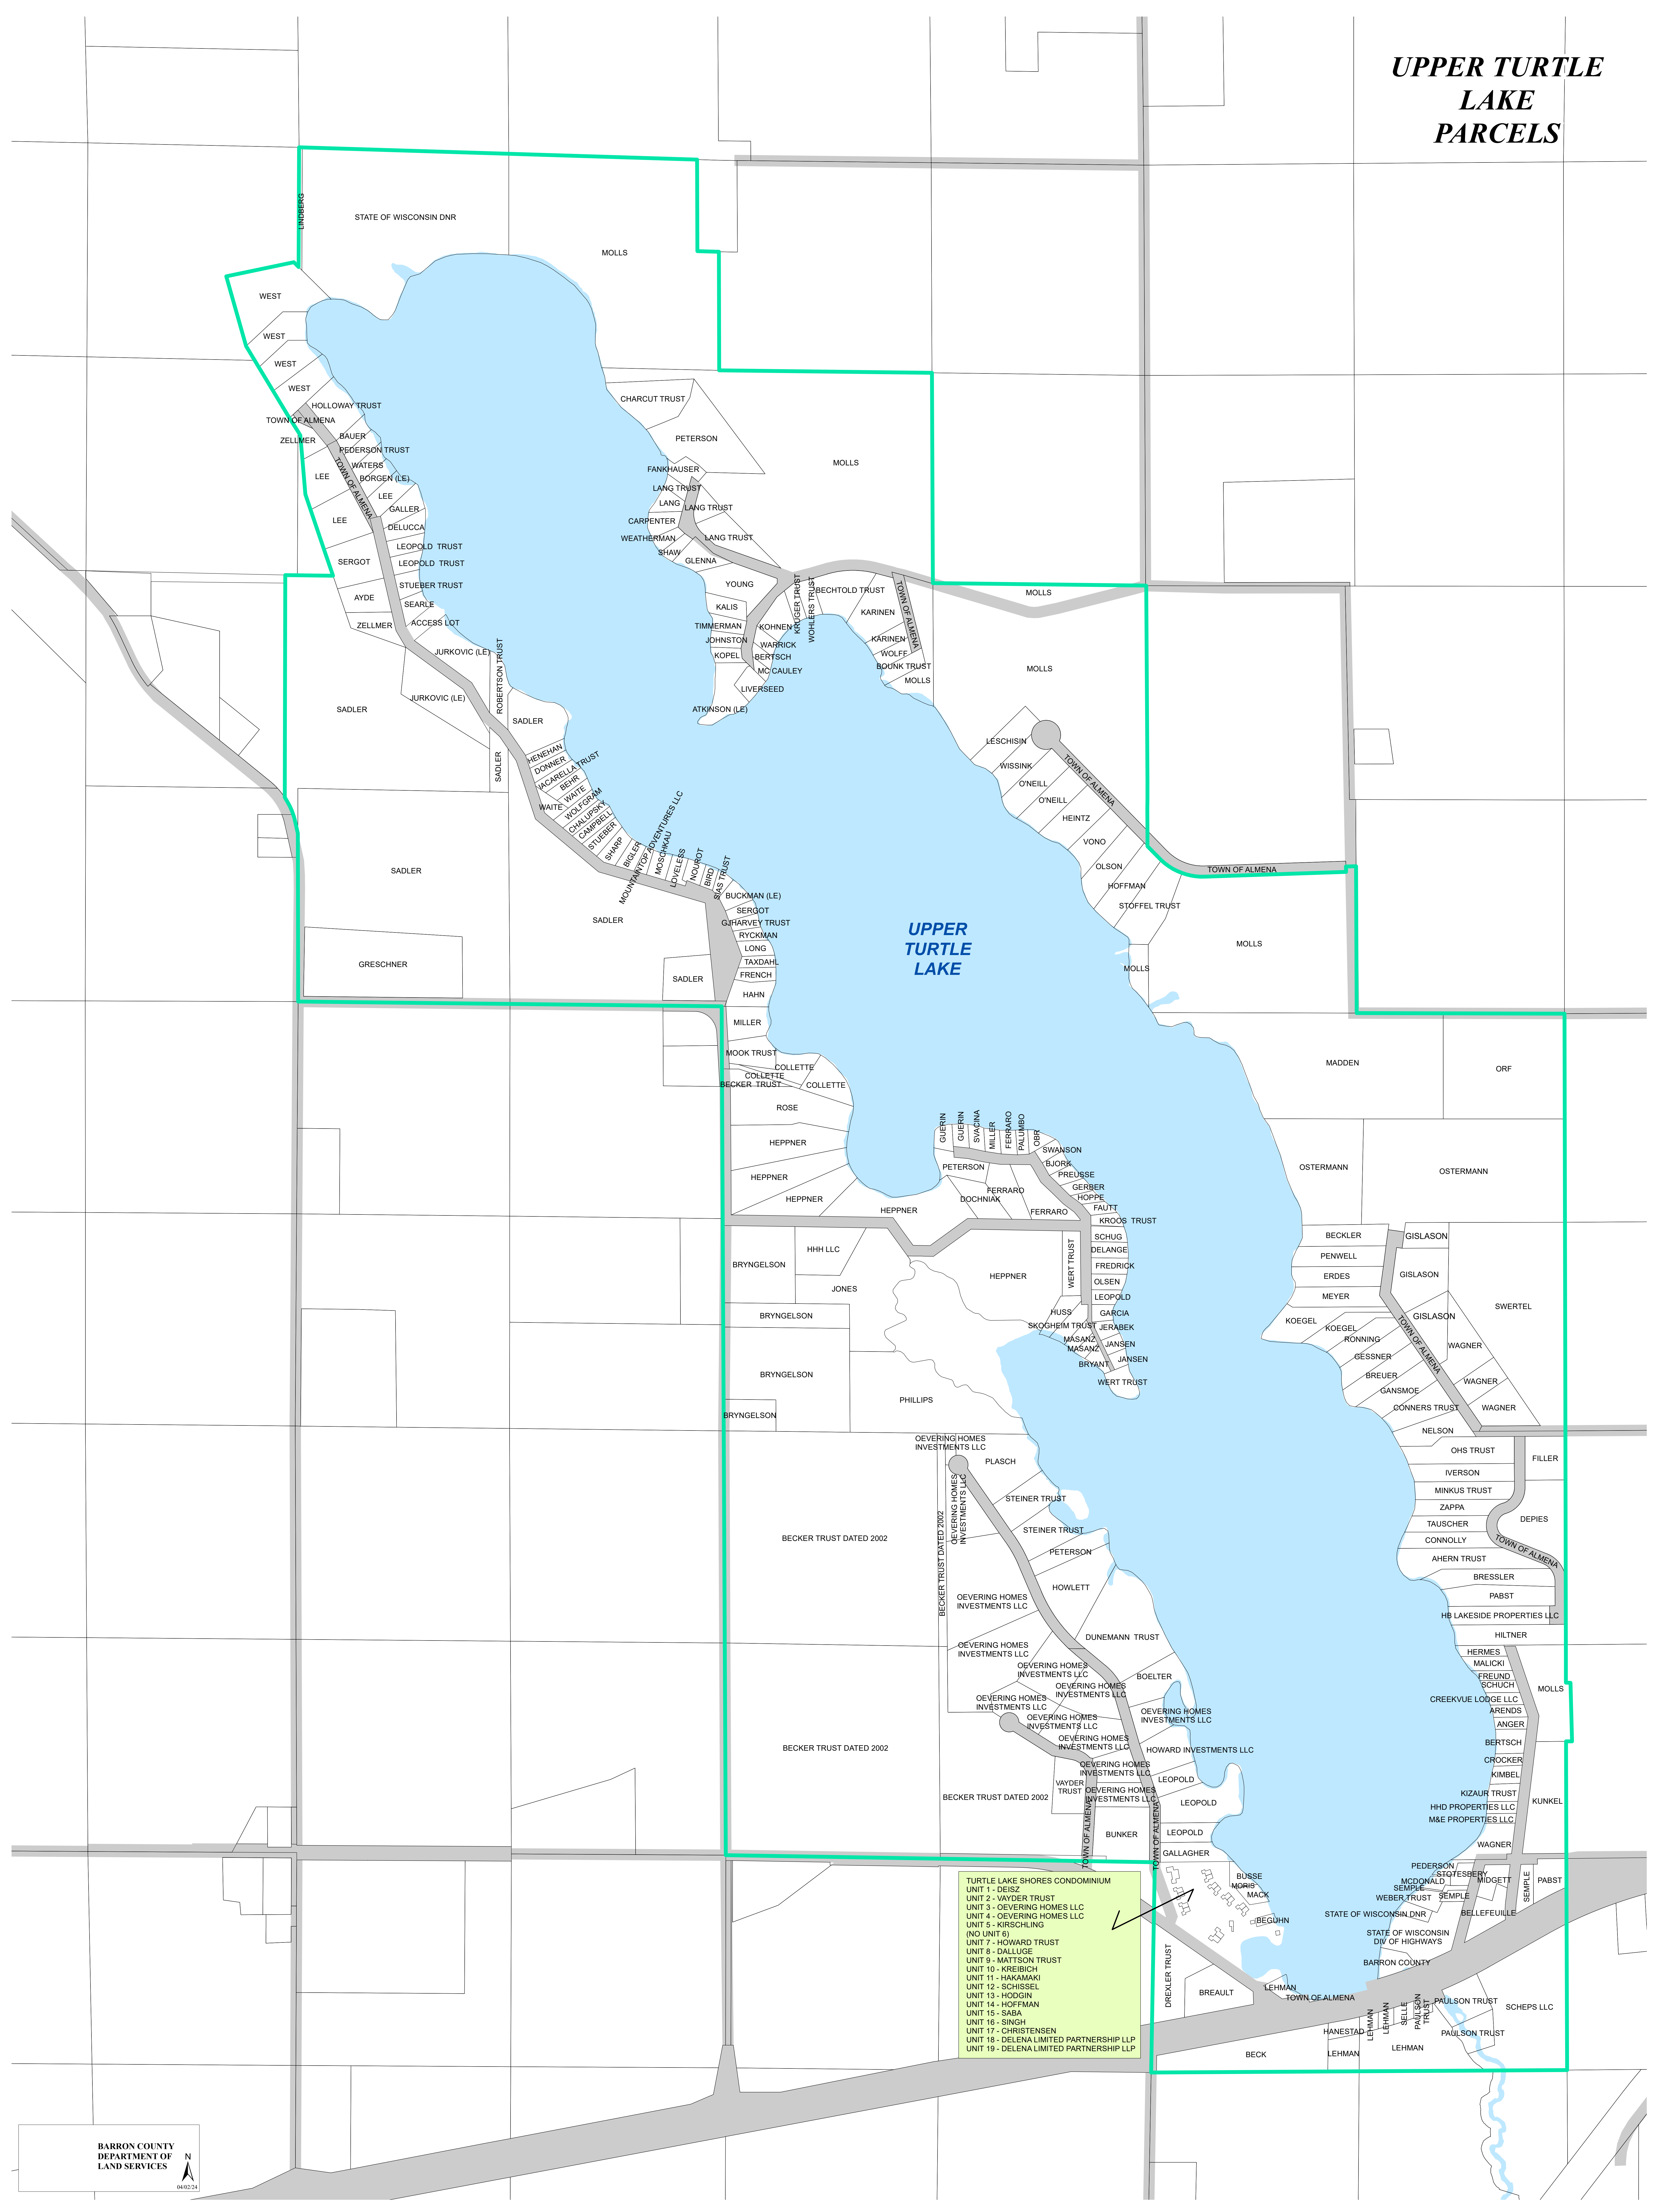

# UPPER TURTLE LAKE PARCELS

UPPER  
TURTLE  
LAKE

- TURTLE LAKE SHORES CONDOMINIUM
- UNIT 1 - DEISZ
- UNIT 2 - VAYDER TRUST
- UNIT 3 - OEVERING HOMES LLC
- UNIT 4 - OEVERING HOMES LLC
- UNIT 5 - KIRSCHLING
- (NO UNIT 6)
- UNIT 7 - HOWARD TRUST
- UNIT 8 - DALLIGE
- UNIT 9 - MATTSON TRUST
- UNIT 10 - KREIBICH
- UNIT 11 - HAKAMAKI
- UNIT 12 - SCHISSEL
- UNIT 13 - HODGIN
- UNIT 14 - HOFFMAN
- UNIT 15 - SABA
- UNIT 16 - SINGH
- UNIT 17 - CHRISTENSEN
- UNIT 18 - DELENA LIMITED PARTNERSHIP LLP
- UNIT 19 - DELENA LIMITED PARTNERSHIP LLP